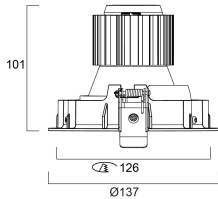

Expospot 70 adjustable EXPOSPOT 70 ADJUSTABLE RA90 4000K NB WHITE 0060246

TECHNICAL DRAWINGS

SYLVANIA 0060246

This luminaire contains built in LED lamps.

} **LED**

The lamps cannot be changed in the luminaire.

874/2012