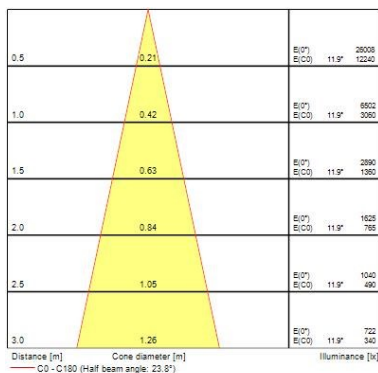

Expospot 70 adjustable

EXPOSPOT 70 ADJUSTABLE RA90 4000K NB WHITE
0060246

Lifetime data

Lumen maintenance - L70 B50	60000
Lumen maintenance - L70 B20	60000
Lumen maintenance - L70 B10	60000
Lumen maintenance - L80 B50	60000
Lumen maintenance - L80 B20	60000
Lumen maintenance - L80 B10	60000
Lumen maintenance - L90 B50	60000
Lumen maintenance - L90 B20	60000
Lumen maintenance - L90 B10	55000

Physical data

Housing colour	White
IP rating	IP20
IK rating	IK02
Reflector finish	Metallised
Nominal Product Width (mm)	137
Nominal Product Height (mm)	101
Weight (kg)	0.52
Recessed Depth (mm)	101

Packaging

Single packaging type	Carton
Product EAN number	5410288602462
Packaging single length / height (cm)	18.0
Packaging single width (cm)	18.0
Packaging single depth (cm)	16.0
DUN14 (outer)	05410288602462
Units per outer package	1
Packaging outer length / height (cm)	18.0
Packaging outer width (cm)	18.0
Packaging outer depth (cm)	16.0

PHOTOMETRY