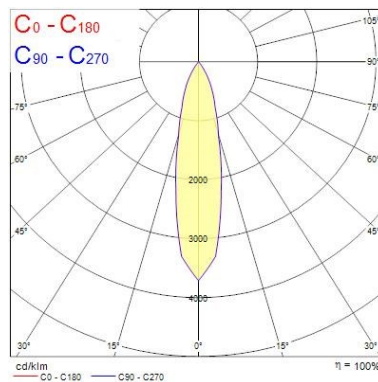

Expospot 70 adjustable

EXPOSPOT 70 ADJUSTABLE RA90 4000K NB WHITE
0060246

Lifetime data

Lumen maintenance - L70 B50	60000
Lumen maintenance - L70 B20	60000
Lumen maintenance - L70 B10	60000
Lumen maintenance - L80 B50	60000
Lumen maintenance - L80 B20	60000
Lumen maintenance - L80 B10	60000
Lumen maintenance - L90 B50	60000
Lumen maintenance - L90 B20	60000
Lumen maintenance - L90 B10	55000

Physical data

Housing colour	White
IP rating	IP20
IK rating	IK02
Reflector finish	Metallised
Nominal Product Width (mm)	137
Nominal Product Height (mm)	101
Weight (kg)	0.52
Recessed Depth (mm)	101

Packaging

Single packaging type	Carton
Product EAN number	5410288602462
Packaging single length / height (cm)	18.0
Packaging single width (cm)	18.0
Packaging single depth (cm)	16.0
DUN14 (outer)	05410288602462
Units per outer package	1
Packaging outer length / height (cm)	18.0
Packaging outer width (cm)	18.0
Packaging outer depth (cm)	16.0

PHOTOMETRY