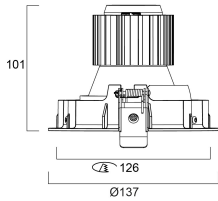

Expospot 70 adjustable EXPOSPOT 70 ADJUSTABLE RA90 3000K NB WHITE 0060243

TECHNICAL DRAWINGS

SYLVANIA 0060243

This luminaire contains built in LED lamps.

} **LED**

The lamps cannot be changed in the luminaire.

874/2012