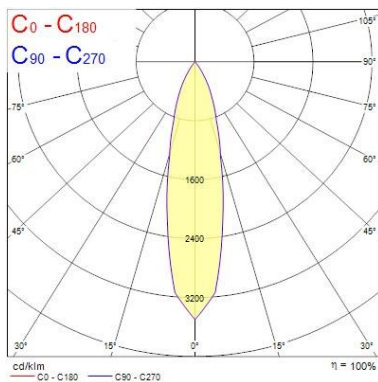

Expospot 70 adjustable EXPOSPOT 70 ADJUSTABLE RA90 3000K NB WHITE 0060243

Lifetime data

Lumen maintenance - L70 B50	60000
Lumen maintenance - L70 B20	60000
Lumen maintenance - L70 B10	60000
Lumen maintenance - L80 B50	60000
Lumen maintenance - L80 B20	60000
Lumen maintenance - L80 B10	60000
Lumen maintenance - L90 B50	60000
Lumen maintenance - L90 B20	60000
Lumen maintenance - L90 B10	55000

Physical data

Housing colour	White
IP rating	IP20
IK rating	IK02
Reflector finish	Metallised
Nominal Product Width (mm)	137
Nominal Product Height (mm)	101
Weight (kg)	0.52
Recessed Depth (mm)	101

Packaging

Single packaging type	Carton
Product EAN number	5410288602431
Packaging single length / height (cm)	18.0
Packaging single width (cm)	18.0
Packaging single depth (cm)	16.0
DUN14 (outer)	05410288602431
Units per outer package	1
Packaging outer length / height (cm)	18.0
Packaging outer width (cm)	18.0
Packaging outer depth (cm)	16.0

PHOTOMETRY

Distance [m]	Cone diameter [m]	E₁(0°) E₁(C0)	E₂(0°) E₂(C0)
0.5	0.22	24753	11529
1.0	0.44	6188	2882
1.5	0.67	2790	1281
2.0	0.89	1547	721
2.5	1.11	990	481
3.0	1.33	688	320

Distance [m] Cone diameter [m] Illuminance [lx]
C0 - C180 (Half beam angle: 25.0°)