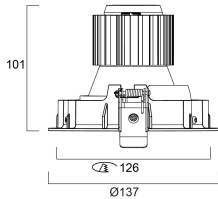

Expospot 70 adjustable EXPOSPOT 70 ADJUSTABLE RA80 4000K MB WHITE 0060241

TECHNICAL DRAWINGS

SYLVANIA 0060241

This luminaire contains built in LED lamps.

} **LED**

The lamps cannot be changed in the luminaire.

874/2012