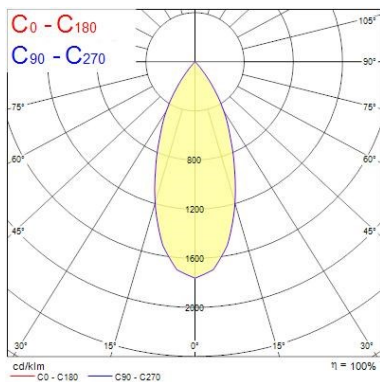

Expospot 70 adjustable EXPOSPOT 70 ADJUSTABLE RA80 4000K MB WHITE 0060241

Lifetime data

Lumen maintenance - L70 B50	60000
Lumen maintenance - L70 B20	60000
Lumen maintenance - L70 B10	60000
Lumen maintenance - L80 B50	60000
Lumen maintenance - L80 B20	60000
Lumen maintenance - L80 B10	60000
Lumen maintenance - L90 B50	60000
Lumen maintenance - L90 B20	60000
Lumen maintenance - L90 B10	55000

Physical data

Housing colour	White
IP rating	IP20
IK rating	IK02
Reflector finish	Metallised
Nominal Product Width (mm)	137
Nominal Product Height (mm)	101
Weight (kg)	0.52
Recessed Depth (mm)	101

Packaging

Single packaging type	Carton
Product EAN number	5410288602417
Packaging single length / height (cm)	18.0
Packaging single width (cm)	18.0
Packaging single depth (cm)	16.0
DUN14 (outer)	05410288602417
Units per outer package	1
Packaging outer length / height (cm)	18.0
Packaging outer width (cm)	18.0
Packaging outer depth (cm)	16.0

PHOTOMETRY