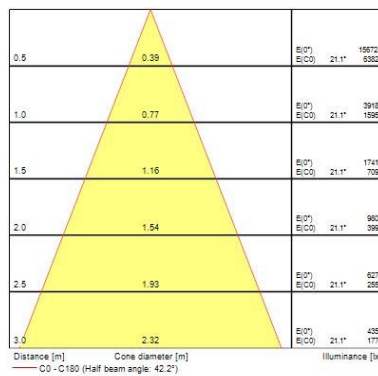

Expospot 70 adjustable EXPOSPOT 70 ADJUSTABLE RA80 4000K MB WHITE 0060241

Lifetime data

Lumen maintenance - L70 B50	60000
Lumen maintenance - L70 B20	60000
Lumen maintenance - L70 B10	60000
Lumen maintenance - L80 B50	60000
Lumen maintenance - L80 B20	60000
Lumen maintenance - L80 B10	60000
Lumen maintenance - L90 B50	60000
Lumen maintenance - L90 B20	60000
Lumen maintenance - L90 B10	55000

Physical data

Housing colour	White
IP rating	IP20
IK rating	IK02
Reflector finish	Metallised
Nominal Product Width (mm)	137
Nominal Product Height (mm)	101
Weight (kg)	0.52
Recessed Depth (mm)	101

Packaging

Single packaging type	Carton
Product EAN number	5410288602417
Packaging single length / height (cm)	18.0
Packaging single width (cm)	18.0
Packaging single depth (cm)	16.0
DUN14 (outer)	05410288602417
Units per outer package	1
Packaging outer length / height (cm)	18.0
Packaging outer width (cm)	18.0
Packaging outer depth (cm)	16.0

PHOTOMETRY