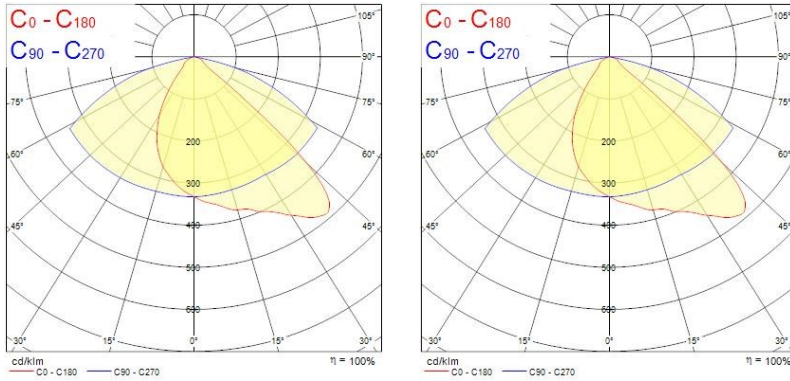

Sylveo LED 20000lm - Extra Large

Sylveo LED 20000LM RASYM 3K
0049123

LED Flickering Rate	Ultra low (5% or less)
Max. Luminaires per 10A C Breaker	3
Max. Luminaires per 13A C Breaker	2
Max. Luminaires per 16A C Breaker	5
Max. Luminaires per 20A C Breaker	4

Lifetime data

Lumen maintenance - L70 B50	50000
Lumen maintenance - L70 B20	42000
Lumen maintenance - L70 B10	39000
Lumen maintenance - L80 B50	49000
Lumen maintenance - L80 B20	33600
Lumen maintenance - L80 B10	31200
Lumen maintenance - L90 B50	22000
Lumen maintenance - L90 B20	18480
Lumen maintenance - L90 B10	17160
Average life (Nominal) (h)	50000

Physical data

Vertical Tilt (°)	180
Horizontal rotation (°)	180
Housing colour	RAL9006
IP rating	IP66
IK rating	IK08
Diffuser finish	Clear
Diffuser material	Glass
Nominal Product Length (mm)	496
Nominal Product Width (mm)	98
Nominal Product Height (mm)	392
Weight (kg)	11.516
Wind Area (m²)	0.177

Packaging

Single packaging type	Carton
Product EAN number	5410288491233
Packaging single length / height (cm)	54.1
Packaging single width (cm)	54.4
Packaging single depth (cm)	16.5
DUN14 (outer)	05410288491233
Units per outer package	1
Packaging outer length / height (cm)	54.1
Packaging outer width (cm)	54.4
Packaging outer depth (cm)	16.5

PHOTOMETRY

Sylveo LED 20000lm - Extra Large Sylveo LED 20000LM RASYM 3K 0049123

TECHNICAL DRAWINGS

SYLVANIA 0049123

This luminaire contains built in LED lamps.

The lamps cannot be changed in the luminaire.

874/2012