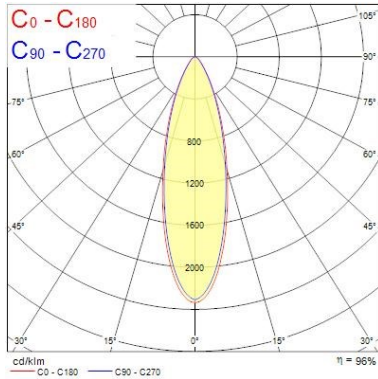

Sylveo LED 12000lm - Large SYLVEO LED 12000LM NARROW 4K DALI 0049142

Distance [m]	Cone diameter [m]	E (°)	E (C90)	E (C0)	illuminance [lx]
0.5	0.26 0.27	11990	14.8° 3204	15.1° 5433	
1.0	0.52 0.54	2992	14.8° 13476	15.1° 13578	
1.5	0.78 0.81	1328	14.8° 5989	15.1° 6034	
2.0	1.04 1.08	796	14.8° 3369	15.1° 3394	
2.5	1.30 1.35	470	14.8° 2156	15.1° 2172	
3.0	1.56 1.62	331	14.8° 1487	15.1° 1508	

Distance [m]   Cone diameter [m]   illuminance [lx]
C0 - C180 (Half beam angle: 30.2°)
C90 - C270 (Half beam angle: 25.2°)

TECHNICAL DRAWINGS

SYLVANIA 0049142

This luminaire contains built in LED lamps.

A++
A+
A
B
C
D
E

} LED

The lamps cannot be changed in the luminaire.

874/2012