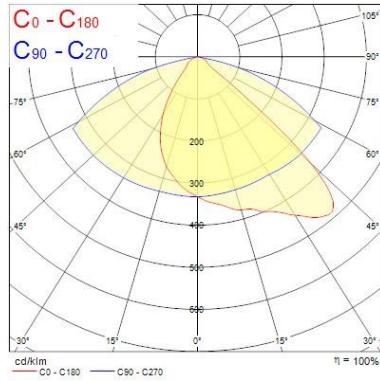

Sylveo LED 12000lm - Large

Sylveo LED 12000LM RASYM 3K
0049117

LED Flickering Rate	Ultra low (5% or less)
Max. Luminaires per 10A C Breaker	5
Max. Luminaires per 13A C Breaker	6
Max. Luminaires per 16A C Breaker	8
Max. Luminaires per 20A C Breaker	10

Lifetime data

Lumen maintenance - L70 B50	50000
Lumen maintenance - L70 B20	42000
Lumen maintenance - L70 B10	39000
Lumen maintenance - L80 B50	49000
Lumen maintenance - L80 B20	33600
Lumen maintenance - L80 B10	31200
Lumen maintenance - L90 B50	22000
Lumen maintenance - L90 B20	18480
Lumen maintenance - L90 B10	17160
Average life (Nominal) (h)	50000

Physical data

Vertical Tilt (°)	180
Horizontal rotation (°)	180
Housing colour	RAL9006
IP rating	IP66
IK rating	IK08
Diffuser finish	Clear
Diffuser material	Glass
Nominal Product Length (mm)	344
Nominal Product Width (mm)	98
Nominal Product Height (mm)	392
Weight (kg)	8.444
Wind Area (m²)	0.117

Packaging

Single packaging type	Carton
Product EAN number	5410288491172
Packaging single length / height (cm)	52.4
Packaging single width (cm)	38.9
Packaging single depth (cm)	16.6
DUN14 (outer)	05410288491172
Units per outer package	1
Packaging outer length / height (cm)	52.4
Packaging outer width (cm)	38.9
Packaging outer depth (cm)	16.6

PHOTOMETRY

Sylveo LED 12000lm - Large Sylveo LED 12000LM RASYM 3K 0049117

TECHNICAL DRAWINGS

SYLVANIA 0049117

This luminaire contains built in LED lamps.

The lamps cannot be changed in the luminaire.

874/2012