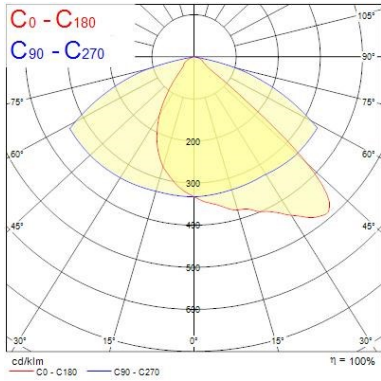

Sylveo LED 12000lm - Large

Sylveo LED 12000LM RASYM 3K
0049117

LED Flickering Rate	Ultra low (5% or less)
Max. Luminaires per 10A C Breaker	5
Max. Luminaires per 13A C Breaker	6
Max. Luminaires per 16A C Breaker	8
Max. Luminaires per 20A C Breaker	10

Lifetime data

Lumen maintenance - L70 B50	50000
Lumen maintenance - L70 B20	42000
Lumen maintenance - L70 B10	39000
Lumen maintenance - L80 B50	49000
Lumen maintenance - L80 B20	33600
Lumen maintenance - L80 B10	31200
Lumen maintenance - L90 B50	22000
Lumen maintenance - L90 B20	18480
Lumen maintenance - L90 B10	17160
Average life (Nominal) (h)	50000

Physical data

Vertical Tilt (°)	180
Horizontal rotation (°)	180
Housing colour	RAL9006
IP rating	IP66
IK rating	IK08
Diffuser finish	Clear
Diffuser material	Glass
Nominal Product Length (mm)	344
Nominal Product Width (mm)	98
Nominal Product Height (mm)	392
Weight (kg)	8.444
Wind Area (m²)	0.117

Packaging

Single packaging type	Carton
Product EAN number	5410288491172
Packaging single length / height (cm)	52.4
Packaging single width (cm)	38.9
Packaging single depth (cm)	16.6
DUN14 (outer)	05410288491172
Units per outer package	1
Packaging outer length / height (cm)	52.4
Packaging outer width (cm)	38.9
Packaging outer depth (cm)	16.6

PHOTOMETRY

Sylveo LED 12000lm - Large Sylveo LED 12000LM RASYM 3K 0049117

TECHNICAL DRAWINGS

SYLVANIA 0049117

This luminaire contains built in LED lamps.

The lamps cannot be changed in the luminaire.

874/2012