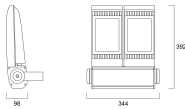

TECHNICAL DRAWINGS

SYLVANIA 0049117

This luminaire contains built in LED lamps.

The lamps cannot be changed in the luminaire.

874/2012