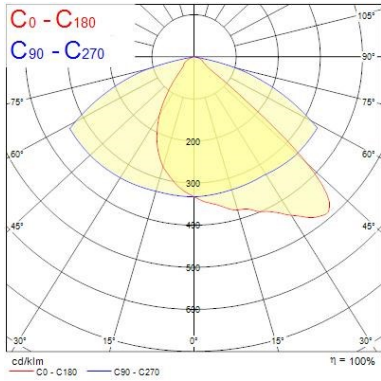

Sylveo LED 12000lm - Large

Sylveo LED 12000LM RASYM 4K
0049114

LED Flickering Rate	Ultra low (5% or less)
Max. Luminaires per 10A C Breaker	5
Max. Luminaires per 13A C Breaker	6
Max. Luminaires per 16A C Breaker	8
Max. Luminaires per 20A C Breaker	10

Lifetime data

Lumen maintenance - L70 B50	50000
Lumen maintenance - L70 B20	42000
Lumen maintenance - L70 B10	39000
Lumen maintenance - L80 B50	49000
Lumen maintenance - L80 B20	33600
Lumen maintenance - L80 B10	31200
Lumen maintenance - L90 B50	22000
Lumen maintenance - L90 B20	18480
Lumen maintenance - L90 B10	17160
Average life (Nominal) (h)	50000

Physical data

Vertical Tilt (°)	180
Horizontal rotation (°)	180
Housing colour	RAL9006
IP rating	IP66
IK rating	IK08
Diffuser finish	Clear
Diffuser material	Glass
Nominal Product Length (mm)	344
Nominal Product Width (mm)	98
Nominal Product Height (mm)	392
Weight (kg)	8.31
Wind Area (m²)	0.117

Packaging

Single packaging type	Carton
Product EAN number	5410288491141
Packaging single length / height (cm)	53.1
Packaging single width (cm)	39.7
Packaging single depth (cm)	16.8
DUN14 (outer)	05410288491141
Units per outer package	1
Packaging outer length / height (cm)	53.1
Packaging outer width (cm)	39.7
Packaging outer depth (cm)	16.8

PHOTOMETRY

Sylveo LED 12000lm - Large

Sylveo LED 12000LM RASYM 4K
0049114

TECHNICAL DRAWINGS

SYLVANIA 0049114

This luminaire contains built in LED lamps.

The lamps cannot be changed in the luminaire.

874/2012