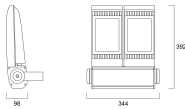

TECHNICAL DRAWINGS

SYLVANIA 0049114

This luminaire contains built in LED lamps.

The lamps cannot be changed in the luminaire.

874/2012