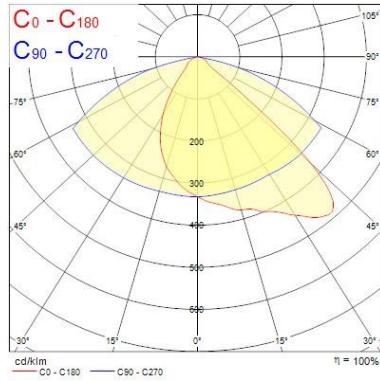

Sylveo LED 12000lm - Large

Sylveo LED 12000LM RASYM 4K
0049114

LED Flickering Rate	Ultra low (5% or less)
Max. Luminaires per 10A C Breaker	5
Max. Luminaires per 13A C Breaker	6
Max. Luminaires per 16A C Breaker	8
Max. Luminaires per 20A C Breaker	10

Lifetime data

Lumen maintenance - L70 B50	50000
Lumen maintenance - L70 B20	42000
Lumen maintenance - L70 B10	39000
Lumen maintenance - L80 B50	49000
Lumen maintenance - L80 B20	33600
Lumen maintenance - L80 B10	31200
Lumen maintenance - L90 B50	22000
Lumen maintenance - L90 B20	18480
Lumen maintenance - L90 B10	17160
Average life (Nominal) (h)	50000

Physical data

Vertical Tilt (°)	180
Horizontal rotation (°)	180
Housing colour	RAL9006
IP rating	IP66
IK rating	IK08
Diffuser finish	Clear
Diffuser material	Glass
Nominal Product Length (mm)	344
Nominal Product Width (mm)	98
Nominal Product Height (mm)	392
Weight (kg)	8.31
Wind Area (m²)	0.117

Packaging

Single packaging type	Carton
Product EAN number	5410288491141
Packaging single length / height (cm)	53.1
Packaging single width (cm)	39.7
Packaging single depth (cm)	16.8
DUN14 (outer)	05410288491141
Units per outer package	1
Packaging outer length / height (cm)	53.1
Packaging outer width (cm)	39.7
Packaging outer depth (cm)	16.8

PHOTOMETRY

Sylveo LED 12000lm - Large

Sylveo LED 12000LM RASYM 4K
0049114

TECHNICAL DRAWINGS

SYLVANIA 0049114

This luminaire contains built in LED lamps.

The lamps cannot be changed in the luminaire.

874/2012