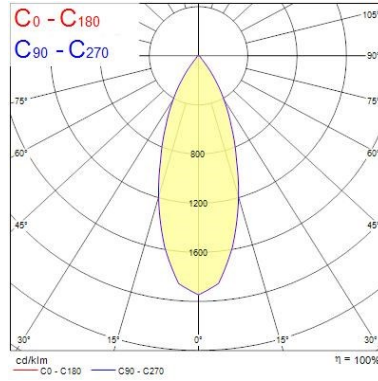

Optical data

Fixture luminous flux (lm)	1167
Luminaire efficacy (lm/W)	117
LOR (%)	100
Colour temperature (K)	2700
CRI (Ra)	85
Adjustable chromaticity	N
Beam Angle (°)	46
Distribution type	Direct

Electrical data

Lifetime data

Average life (Nominal) (h)	50000
-----------------------------------	-------

Physical data

Housing colour	Silver Trim
IP rating	IP20
IK rating	IK02
Diffuser finish	Silver Trim
Reflector finish	Aluminium
Nominal Product Height (mm)	72
Weight (kg)	0.39
Recessed Depth (mm)	72

Myriad V Residential LED - Housing only MYRDHS FL 2.7K DALI SIL 2057970

Packaging outer depth (cm)

17.5

PHOTOMETRY

0.5	0.34	E(0°) E(C0)	18.9°	9087 3861
1.0	0.68	E(0°) E(C0)	18.9°	2272 965
1.5	1.03	E(0°) E(C0)	18.9°	1010 429
2.0	1.37	E(0°) E(C0)	18.9°	568 241
2.5	1.71	E(0°) E(C0)	18.9°	393 164
3.0	2.05	E(0°) E(C0)	18.9°	282 107

Distance [m] Cone diameter [m] Illuminance [lx]

— C0 - C180 (Half beam angle: 37.8°)

TECHNICAL DRAWINGS

Myriad V Residential LED - Housing only MYRDHS FL 2.7K DALI SIL 2057970

Concord 2057970

 This luminaire contains built in LED lamps.