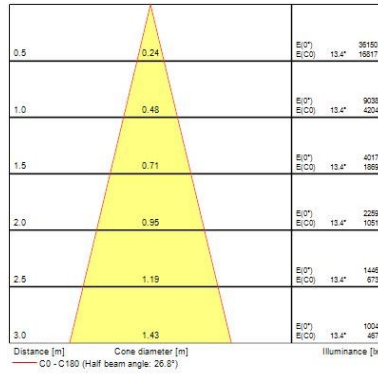

Oculo LED Square Mono

Oculo LED V2 Square Mono Warm White
3032431

TECHNICAL DRAWINGS