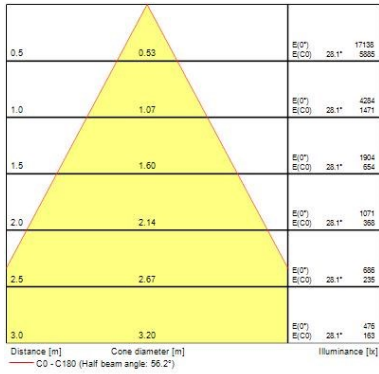

Oculo LED Square Mono

Oculo LED V2 Square Mono Warm White
3032431

TECHNICAL DRAWINGS