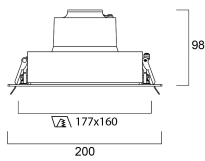

TECHNICAL DRAWINGS