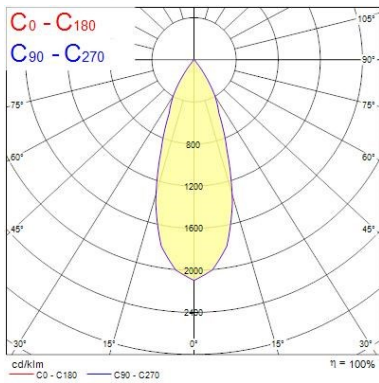

Oculo LED Square Mono

Oculo LED V2 Square Mono Warm White
3032431

TECHNICAL DRAWINGS