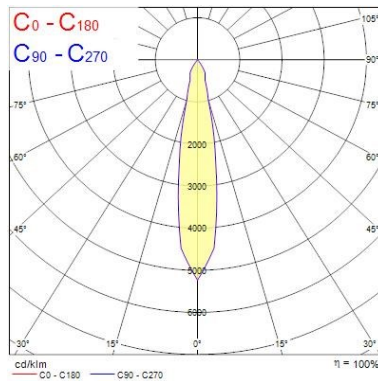

Oculo LED Square Mono

Oculo LED V2 Square Mono Warm White
3032431

Packaging

Single packaging type	Carton
Product EAN number	8711971324317
Packaging single length / height (cm)	25.2
Packaging single width (cm)	25.6
Packaging single depth (cm)	21.1
DUN14 (outer)	08711971324317
Units per outer package	1
Packaging outer length / height (cm)	25.2
Packaging outer width (cm)	25.6
Packaging outer depth (cm)	21.1

PHOTOMETRY