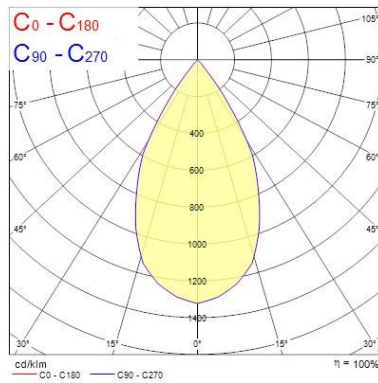

Oculo LED Square Mono

Oculo LED V2 Square Mono Warm White
3032431

TECHNICAL DRAWINGS