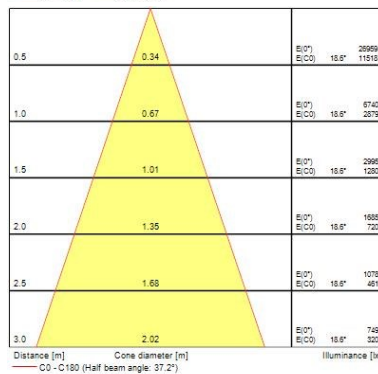

Oculo LED Square Mono

Oculo LED V2 Square Mono Warm White
3032431

Packaging

Single packaging type	Carton
Product EAN number	8711971324317
Packaging single length / height (cm)	25.2
Packaging single width (cm)	25.6
Packaging single depth (cm)	21.1
DUN14 (outer)	08711971324317
Units per outer package	1
Packaging outer length / height (cm)	25.2
Packaging outer width (cm)	25.6
Packaging outer depth (cm)	21.1

PHOTOMETRY