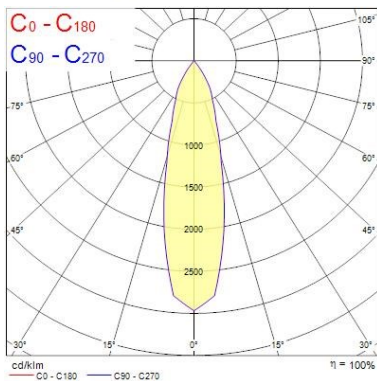

Oculo LED Square Mono

Oculo LED V2 Square Mono Warm White
3032431

Packaging

Single packaging type	Carton
Product EAN number	8711971324317
Packaging single length / height (cm)	25.2
Packaging single width (cm)	25.6
Packaging single depth (cm)	21.1
DUN14 (outer)	08711971324317
Units per outer package	1
Packaging outer length / height (cm)	25.2
Packaging outer width (cm)	25.6
Packaging outer depth (cm)	21.1

PHOTOMETRY