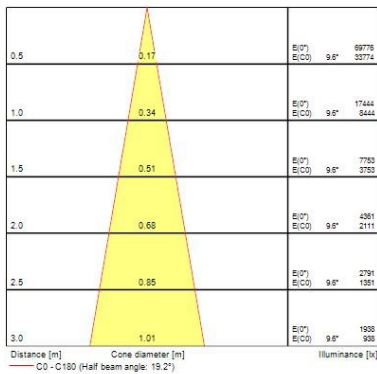

Oculo LED Square Mono

Oculo LED V2 Square Mono Warm White
3032431

Packaging

Single packaging type	Carton
Product EAN number	8711971324317
Packaging single length / height (cm)	25.2
Packaging single width (cm)	25.6
Packaging single depth (cm)	21.1
DUN14 (outer)	08711971324317
Units per outer package	1
Packaging outer length / height (cm)	25.2
Packaging outer width (cm)	25.6
Packaging outer depth (cm)	21.1

PHOTOMETRY