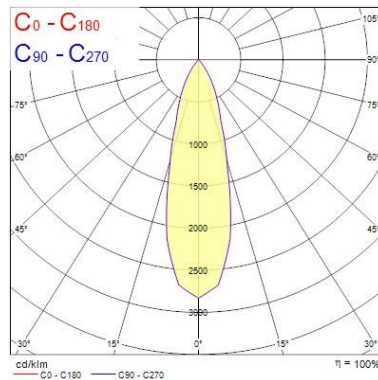

Myriad V Residential LED - Housing only MYRDHS ST 2.7K DALIEM SIL 2057960

Units per outer package	1
Packaging outer length / height (cm)	17.5
Packaging outer width (cm)	15.0
Packaging outer depth (cm)	17.5

PHOTOMETRY

TECHNICAL DRAWINGS