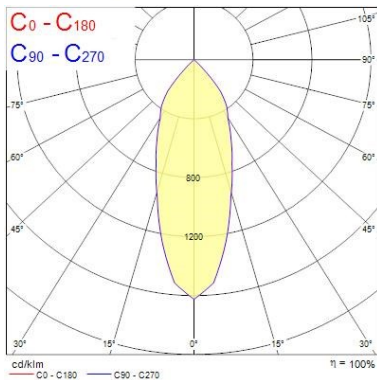

Myriad V Residential LED - Housing only MYRDHS ST 2.7K DALIEM SIL 2057960

Units per outer package	1
Packaging outer length / height (cm)	17.5
Packaging outer width (cm)	15.0
Packaging outer depth (cm)	17.5

PHOTOMETRY

TECHNICAL DRAWINGS