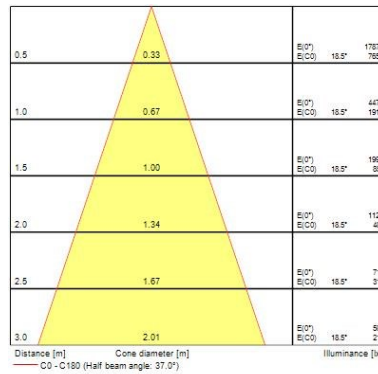

Optical data

Fixture luminous flux (lm)	1286
Luminaire efficacy (lm/W)	107
LOR (%)	100
Colour temperature (K)	2700
CRI (Ra)	85
Adjustable chromaticity	N
Beam Angle (°)	28
Distribution type	Direct
Luminous flux (emergency) (lm)	275
Emergency duration (h)	3

Physical data

Housing colour	Silver Trim
IP rating	IP20
IK rating	IK02
Diffuser finish	Silver Trim
Reflector finish	Aluminium
Nominal Product Height (mm)	72
Weight (kg)	1.39
Recessed Depth (mm)	72

Packaging

Units per outer package	1
Packaging outer length / height (cm)	17.5
Packaging outer width (cm)	15.0
Packaging outer depth (cm)	17.5

PHOTOMETRY

TECHNICAL DRAWINGS

Myriad V Residential LED - Housing only MYRDHS ST 2.7K DALIEM SIL 2057960