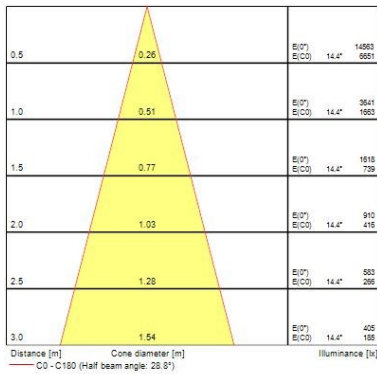

Myriad V Residential LED - Housing only MYRDHS ST 2.7K DALIEM SIL 2057960

Units per outer package	1
Packaging outer length / height (cm)	17.5
Packaging outer width (cm)	15.0
Packaging outer depth (cm)	17.5

PHOTOMETRY

TECHNICAL DRAWINGS