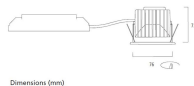

Physical data

Housing colour	Silver Trim
IP rating	IP20
IK rating	IK02
Diffuser finish	Silver Trim
Reflector finish	Aluminium
Nominal Product Height (mm)	72
Weight (kg)	1.39
Recessed Depth (mm)	72

Packaging

Single packaging type	Carton
Product EAN number	5025768579600
Packaging single length / height (cm)	17.5
Packaging single width (cm)	15.0
Packaging single depth (cm)	17.5
DUN14 (outer)	05025768579600

Myriad V Residential LED - Housing only MYRDHS ST 2.7K DALIEM SIL 2057960

Units per outer package	1
Packaging outer length / height (cm)	17.5
Packaging outer width (cm)	15.0
Packaging outer depth (cm)	17.5

PHOTOMETRY

TECHNICAL DRAWINGS

Myriad V Residential LED - Housing only MYRDHS ST 2.7K DALIEM SIL 2057960