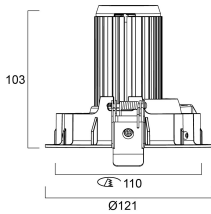

Expospot 50 adjustable EXPOSPOT 50 ADJUSTABLE RA80 3000K NB WHITE 0060213

TECHNICAL DRAWINGS

SYLVANIA 0060213

This luminaire contains built in LED lamps.

} LED

The lamps cannot be changed in the luminaire.

874/2012