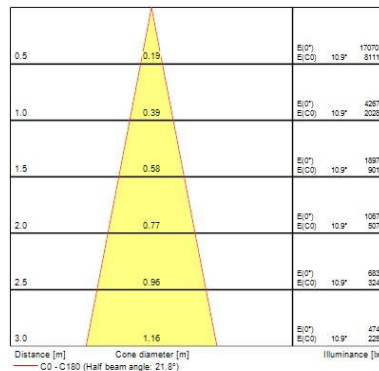

Expospot 50 adjustable EXPOSPOT 50 ADJUSTABLE RA80 3000K NB WHITE 0060213

Lifetime data

Lumen maintenance - L70 B50	60000
Lumen maintenance - L70 B20	60000
Lumen maintenance - L70 B10	60000
Lumen maintenance - L80 B50	60000
Lumen maintenance - L80 B20	60000
Lumen maintenance - L80 B10	60000
Lumen maintenance - L90 B50	60000
Lumen maintenance - L90 B20	60000
Lumen maintenance - L90 B10	55000

Physical data

Housing colour	White
IP rating	IP20
IK rating	IK02
Reflector finish	Metallised
Nominal Product Width (mm)	121
Nominal Product Height (mm)	103
Weight (kg)	0.52
Recessed Depth (mm)	103

Packaging

Single packaging type	Carton
Product EAN number	5410288602134
Packaging single length / height (cm)	18.0
Packaging single width (cm)	18.0
Packaging single depth (cm)	16.0
DUN14 (outer)	05410288602134
Units per outer package	1
Packaging outer length / height (cm)	18.0
Packaging outer width (cm)	18.0
Packaging outer depth (cm)	16.0

PHOTOMETRY