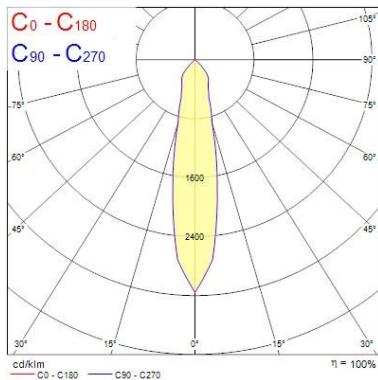

Expospot 50 adjustable EXPOSPOT 50 ADJUSTABLE RA80 3000K NB WHITE 0060213

Lifetime data

Lumen maintenance - L70 B50	60000
Lumen maintenance - L70 B20	60000
Lumen maintenance - L70 B10	60000
Lumen maintenance - L80 B50	60000
Lumen maintenance - L80 B20	60000
Lumen maintenance - L80 B10	60000
Lumen maintenance - L90 B50	60000
Lumen maintenance - L90 B20	60000
Lumen maintenance - L90 B10	55000

Physical data

Housing colour	White
IP rating	IP20
IK rating	IK02
Reflector finish	Metallised
Nominal Product Width (mm)	121
Nominal Product Height (mm)	103
Weight (kg)	0.52
Recessed Depth (mm)	103

Packaging

Single packaging type	Carton
Product EAN number	5410288602134
Packaging single length / height (cm)	18.0
Packaging single width (cm)	18.0
Packaging single depth (cm)	16.0
DUN14 (outer)	05410288602134
Units per outer package	1
Packaging outer length / height (cm)	18.0
Packaging outer width (cm)	18.0
Packaging outer depth (cm)	16.0

PHOTOMETRY